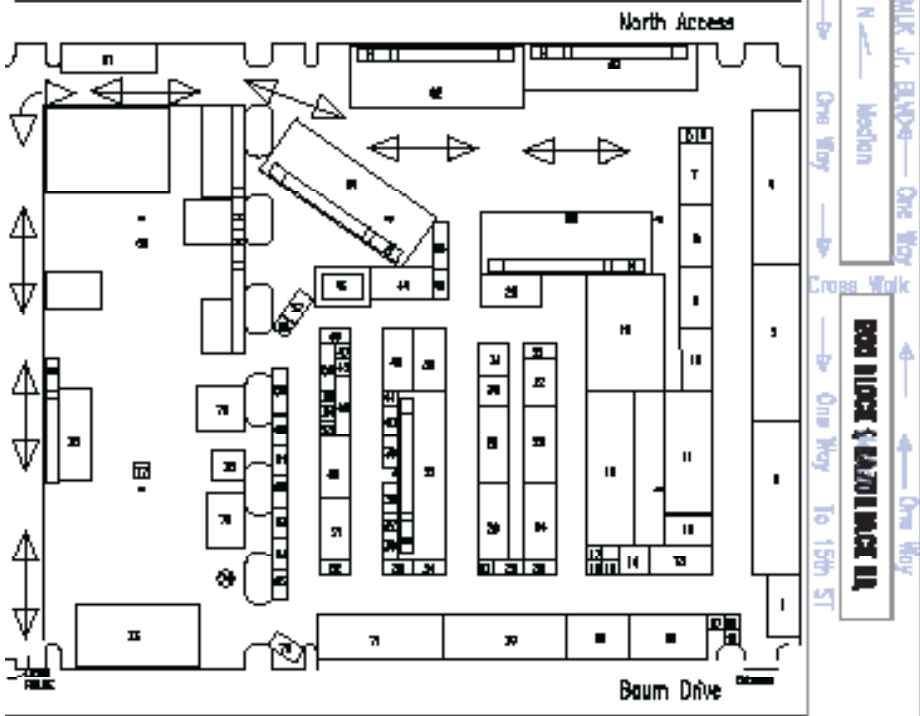

BAUM MOTORCYCLE

TAKE EXIT 42 OFF I-49 TO EAST HWY 16

- | | | |
|------------------------------|-------------------------------|----------------------|
| 1 Cycle Sounds | 13 Official Rally Merchandise | 29 Load All |
| 2 Rivco | 14 Russ Brown MC Attorneys | 30 Hellanbach |
| 3 Ultimate Seats | 15 Jeco | 31 Mobil 1 |
| 4 Speeds Performance Plus | 16 Icicles Eyewear | 32 Tennessee Leather |
| 5 George Perkins Pinstriping | 17 Black Hawk Cleaners | 33 Trike Shop |
| 6 Hunter Detail | 18 Allstate Insurance | 34 Daredevil Durags |
| 7 Heritage Indian of NWA | 19 Hannigan's | 35 Ice Tea Box |
| 8 Rodney's Cycle House | 20 GL & Co. | 36 MCR Safety |
| 9 Kuryakyn | 21 Chariots of Light | 37 Et Suko |
| 10 Monster Brite LEDs | 22 J-Fashion | 38 85 mph Hats |
| 11 Reckless Motorcycles | 23 Condor Lifts | 39 Equinox |
| 12 National Traveller's RV | 24 King's Customs | 40 Trophy Run |
| | 25 Moustache | 41 Limu |
| | 26 Segal Art | 42 GEICO |
| | 27 Zydoo | 43 Unleashed Designs |
| | | 44 Daccache Ridewear |
| | | 45 Bud Light Bar |

PROGRESSIVE®

CYCLE VILLAGE

 Don't forget to pick up your
Official BBQ Merch

**T-SHIRTS, PATCHES
 HATS & PINS**
MOTORCYCLE VILLAGE
 (BAUM STADIUM)
 Space # 13
DICKSON ST
 Space # 20 at Sponsors' Area
 Space # 40 at Vendor Alley in front of Chipotle
 In front of Washabi and Collier Drug Stores at the Crosswalk
BBQ OFFICIAL CAMPGROUNDS
 (WASHINGTON COUNTY FAIRGROUNDS)
 Space # 1