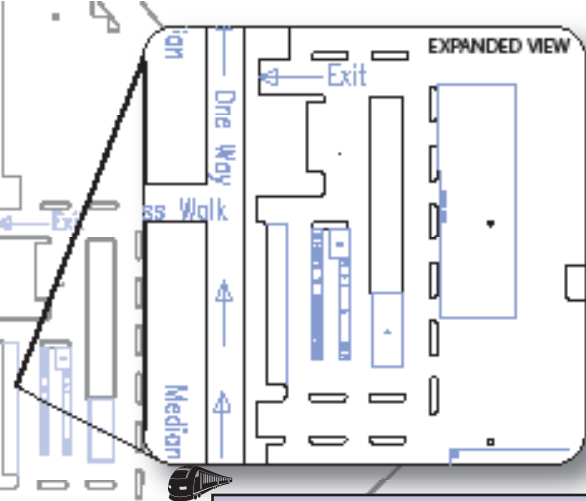

CYCLE VILLAGE

Don't forget to pick up your
Official BBQ Merch

**T-SHIRTS, PATCHES
HATS & PINS**
MOTORCYCLE VILLAGE
(BAUM STADIUM)
Space # 13
DICKSON ST
Space # 20 at Sponsors' Area
Space # 40 at Vendor Alley in front of Chipotle
In front of Washabi and Collier Drug Stores at the Crosswalk
BBQ OFFICIAL CAMPGROUNDS
(WASHINGTON COUNTY FAIRGROUNDS)
Space # 1

1 Thunder Roads Magazine	12 Protect The Harvest
2 Time Out Trailers	13 National Federation of the Blind
3 Raging Psycho	14 Planned Parenthood
4 Dan Kite Pinstripping	15 A.B.S. Legal
5 Hellfighters	16 Rogers Marching Band Boosters
6 ABATE	17 Fraternal Order of the Eagles
7 Cub Scouts	18 Soldier's Wish
8 Resurrection Chopper Gear	19 Veterans Affairs
9 Rockwood Jewelry	20 Crumpton Aviation
10 Welk Resort	
11 Dusty Rose	

46 L & G Concessions	61 Cristi N Ali's Cuisine	VISA
47 Clyde the Glyde	62 Belly Buster's	75 Ole Smoky Bar
48 Happy Feet	63 Ms. Peggy's Concessions	76 Roadhouse Meats
49 Motorcycle Rally USA	64 Ms. Peggy's Concessions	77 Harley-Davidson Jump Start
50 Food Court	65 McKinney Concessions	78 Harley-Davidson Dark Customs
51 Big Boned BBQ	66 Christian Motorcycle Association	79 Harley-Davidson Motor Company
52 Biker Jewelry	67 Sam's Club	80 Harley-Davidson Motor Company
53 Porky Chic's BBQ	68 Progressive Insurance	81 Harley-Davidson Dare to Compare
54 Benny & Dave's Italian Ice	69 BBB Bar	82 Indian Motorcycles
55 Wild Bill's Old Fashioned Soda	70 California Sidecar	83 V-8 Choppers
56 Fried & Frozen	71 Ford Motor Company	84 Yamaha Motorcycles
57 McKinney Concessions	72 104.9 the X	85 Toyota
58 Amadeo Concessions	73 Pig Trail H-D	86 Victory Motorcycles
59 Crab Shack	74 Harley-Davidson	
60 Tri Lakes Vending